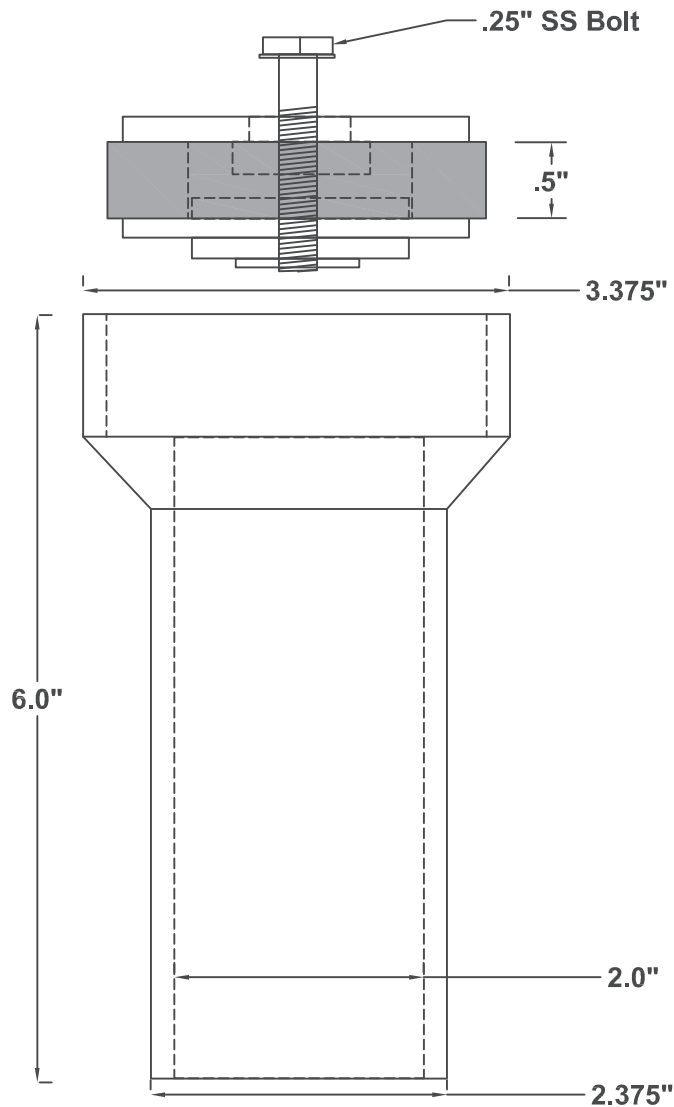

2"x 6" Cast Aluminum Curb Box

2" BB AL

SAMPLE SPECIFICATION

2" x 6" Cast Aluminum Curb Box
Single Bolt - Expansion Style Lid
H-20 Load Rated
Weight 1.3 lbs