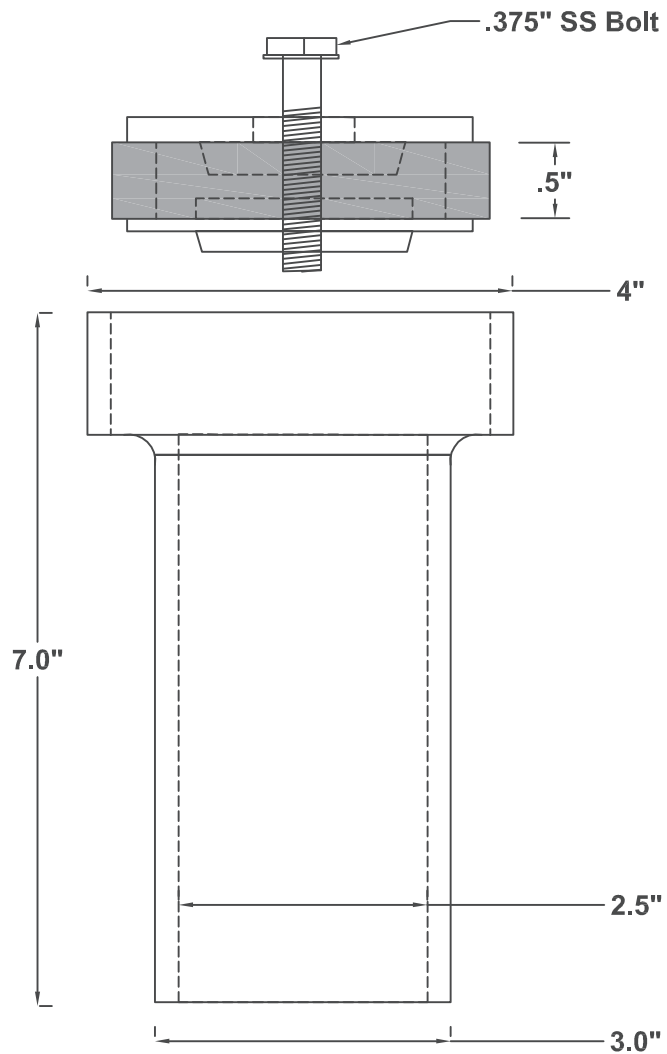

3"x 7" Cast Aluminum Curb Box

3" BB AL

SAMPLE SPECIFICATION

3" x 7" Cast Aluminum Curb Box
Single Bolt - Expansion Style Lid
H-20 Load Rated
Weight 2.18 lbs